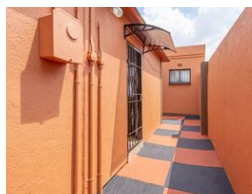

Solomon Moatshe
0833069479
solomon@meridianrealty.co.za

Contact **Virtual Office**

086 1732589

Loft Office 6
The Woodmill Lifestyle Centre
Vredenburg Road
Devonvallei
Stellenbosch
7600

SOLE MANDATE

Web Ref RL11012

R3,800 pm

Lease Period Negotiable   Availability Negotiable   Deposit -   Annual Escalation -

1   1

Secured Home - Peace of Mind

Join a community in Jabavu that lives together to support and care for each other.

This is a beautiful 1 bedroom comfortable home for a couple or single person that needs to quietly established themselves and cultivate a simple lifestyle whilst they are also preparing for the future. For students that are able to share, this can be suitable for you as the place is very nice and quiet. Water and Electricity are included in the rent. If you do not have a month rents deposit, please do not call.

The home is surrounded by lots of amenities. The home is in between Jabalani Mall and Maponya Mall. Pick n Chose where you are shopping today.

Theres is no time to waist.

This home is for you.

Features

Pets Allowed	Yes				
Interior		Exterior		Sizes	
Bedrooms	1	Carports / Parkings	1	Floor Size	151m²
Bathrooms	1	Security	No	Land Size	153m²
Kitchens	1	Pool	No		
Furnished	No	Views	False