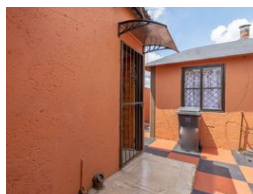

SOLE MANDATE