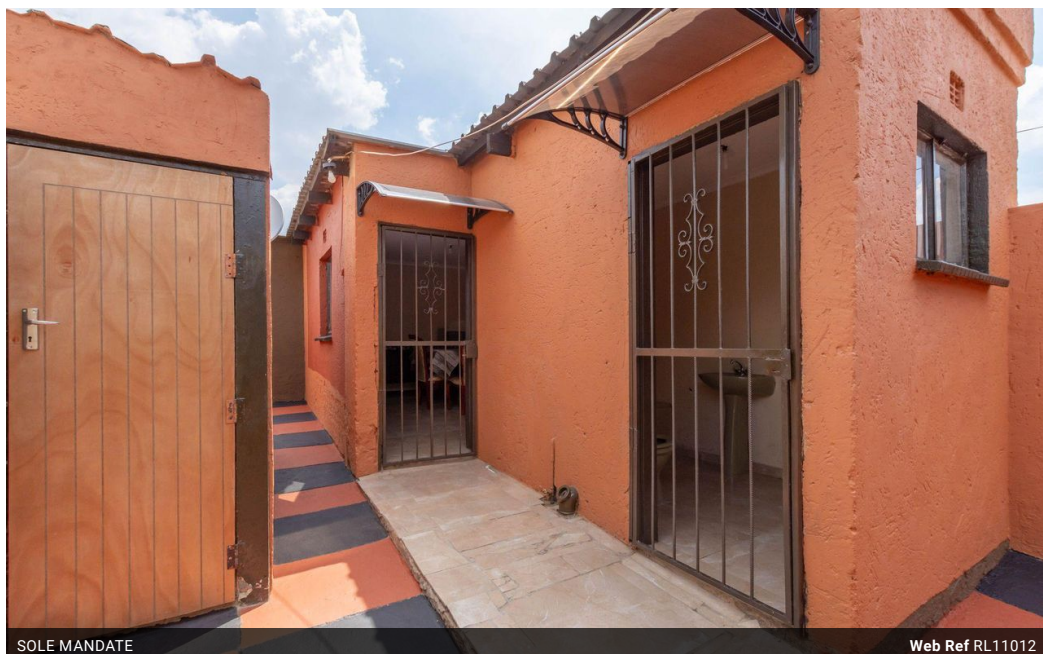

Solomon Moatshe
0833069479
solomon@meridianrealty.co.za

Contact **Virtual Office**

086 1732589

Loft Office 6
The Woodmill Lifestyle Centre
Vredenburg Road
Devonvallei
Stellenbosch
7600

R3,800 pm

Lease Period Negotiable   Availability Negotiable   Deposit -   Annual Escalation -

1   1

Secured Home - Peace of Mind

Join a community in Jabavu that lives together to support and care for each other.

This is a beautiful 1 bedroom comfortable home for a couple or single person that needs to quietly established themselves and cultivate a simple lifestyle whilst they are also preparing for the future. For students that are able to share, this can be suitable for you as the place is very nice and quiet. Water and Electricity are included in the rent. If you do not have a month rents deposit, please do not call.

The home is surrounded by lots of amenities. The home is in between Jabalani Mall and Maponya Mall. Pick n Chose where you are shopping today.

Theres is no time to waist.

This home is for you.

Features

Pets Allowed	Yes				
Interior		Exterior		Sizes	
Bedrooms	1	Carports / Parkings	1	Floor Size	151m²
Bathrooms	1	Security	No	Land Size	153m²
Kitchens	1	Pool	No		
Furnished	No	Views	False