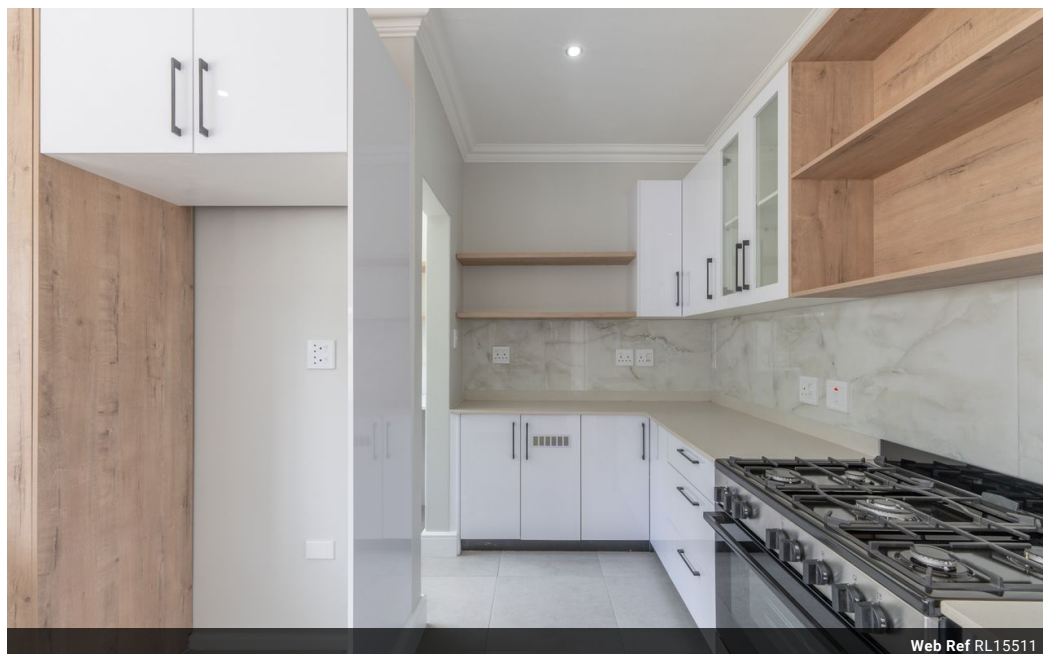

Web Ref RL15511

R45,000 pm

Lease Period Negotiable Availability Negotiable Deposit R60,000
 Annual Escalation -

 3  2  4

3 Bedroom House - Heldervue - Somerset West for short term rental

Step into this beautifully renovated gem, where elegance meets comfort, and every detail has been designed with modern living in mind. Nestled in a tranquil street with breathtaking mountain views, this home offers the perfect blend of serenity and convenience.

Imagine waking up in one of the three spacious bedrooms, each with built-in cupboards and sleek laminated flooring. The master suite, complete with an en-suite bathroom featuring exquisite finishes, is your personal sanctuary. The other two bedrooms, thoughtfully designed with built-in dressing tables and mirrors, share a chic family bathroom equipped with a bathtub, shower, basin and toilet.

The heart of the home is the open-plan lounge, living room and kitchen, where contemporary tiling and stylish lighting create an inviting space for family gatherings. The family...

Features

Pets Allowed	Yes				
Interior		Exterior		Sizes	
Bedrooms	3	Garages	4	Floor Size	250m ²
Bathrooms	2	Carports / Parkings	2	Land Size	1,020m ²
Kitchens	1	Security	Yes		
Recep. Rooms	2	Pool	No		
Studies	1	Views	True		
Furnished	No				