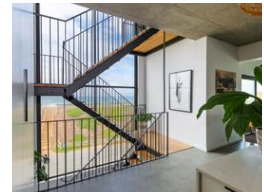

POA

 6  8  2

LOCATION LOCATION LOCATION

EXCLUSIVE SOLE MANDATE
WATCH THE VIDEO AND MATTERPORT!!!!!!!!!

This modern contemporary home in Stilbaai definitely has the WOW factor! From the industrial cement finished ceilings, natural wood accents through out to the amazing entertainment spaces. The house was designed from the ground up to have south facing sea views and utilise the sun through the seasons. Also maximizing the entertainment spaces and combining the lovely greenbelt, mountain and ofcourse the 180 degree sea views. The spacious entertainment areas makes use of indoor and outdoor space perfectly. The large stacker and sliding doors that expand and contract your living space depending on your needs, keeping you entertaining and comfortable all year round, no matter the weather conditions. With two separate entertaining spaces on floors 1 and 2, there is more...